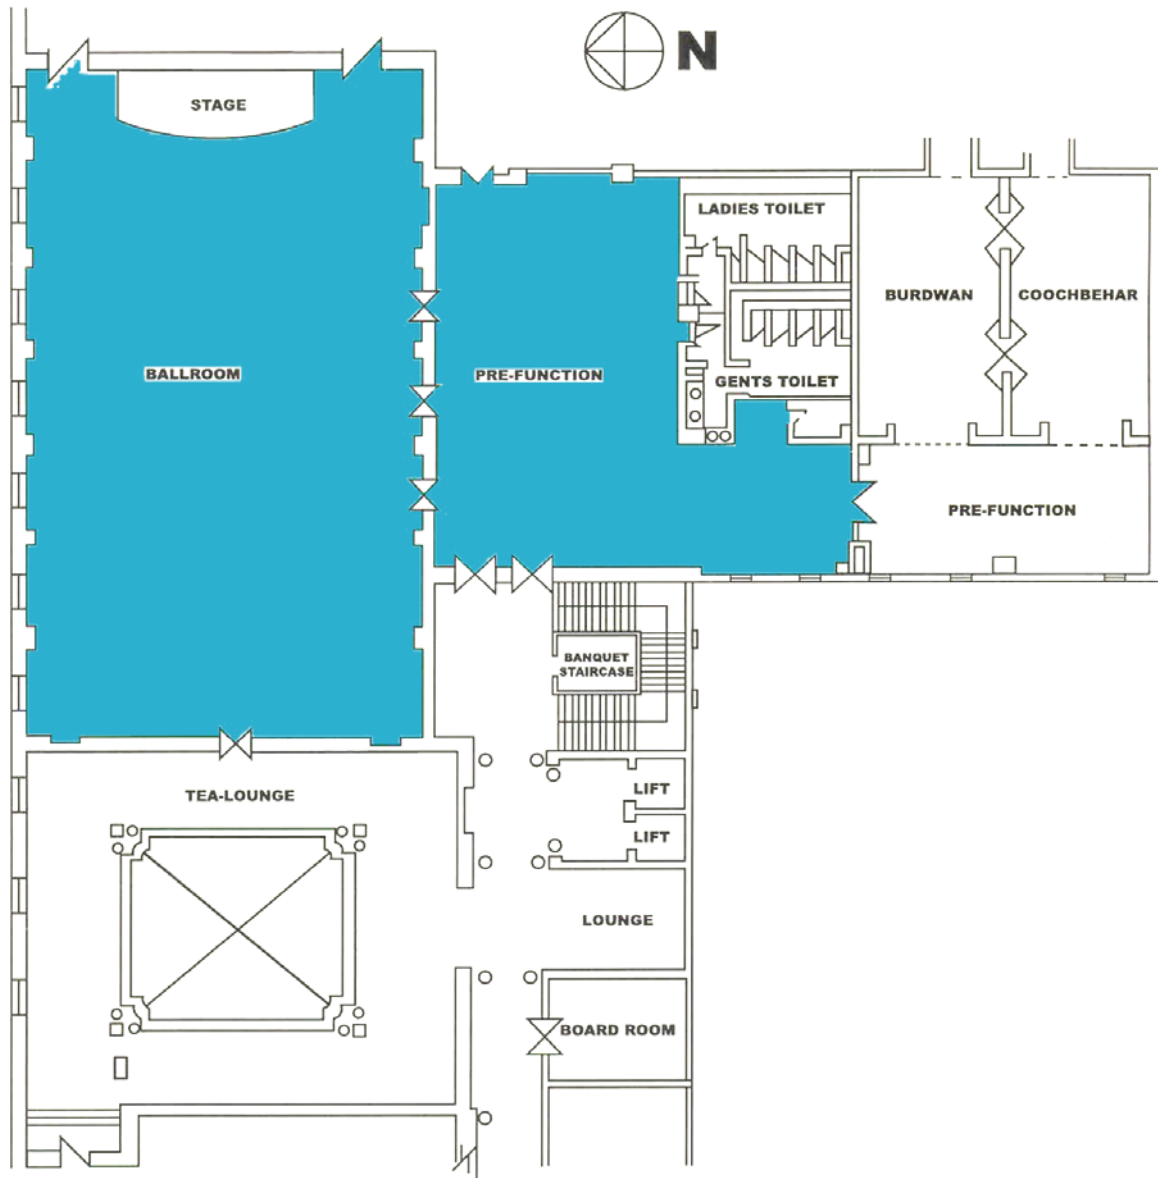

BALL ROOM

VENUE	DIMENSION (IN METRE) L x B x H	SEATING CAPACITY					
		THEATRE	CLASSROOM	U-SHAPE	SIT DOWN	BOARD ROOM	COCKTAILS
The Ball Room	32.9 X 18.2 X 5.7	243.8	45.7	36.5	-	-	152.4
The Burdwan	12.4 x 7.6 x 3.8	22.8	10.6	10.6	5.4	-	22.8
The Coochbehar	12.4 x 7.9 x 3.8	22.8	10.6	10.6	5.4	-	22.8
The Board Room	4.8 x 6 X 3.8	-	-	3	10.9	-	-